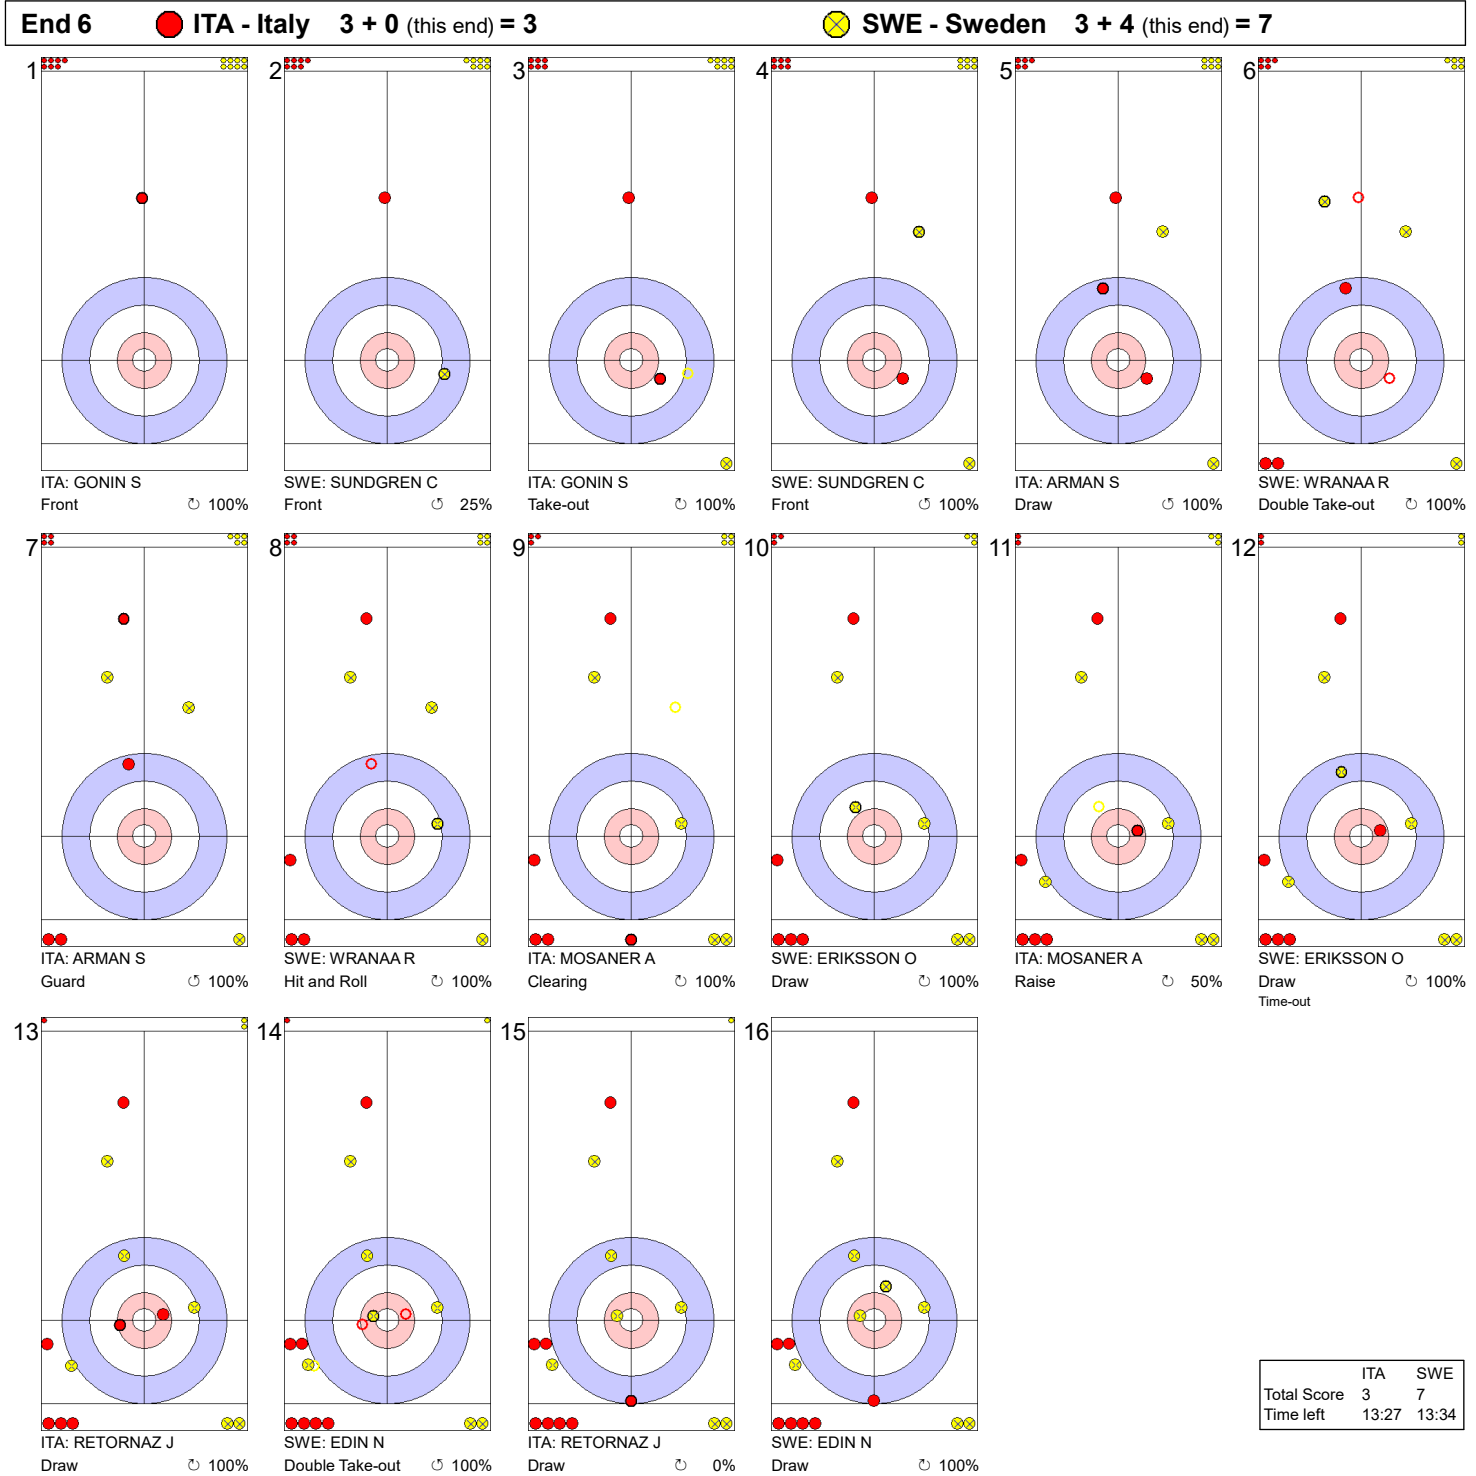

**Game - Shot by Shot**

**Legend:**  
 ↻ Clockwise      ↺ Counter-clockwise      - Not considered

**Game - Shot by Shot**

**Legend:**  
 ↻ Clockwise      ↺ Counter-clockwise      - Not considered

**Game - Shot by Shot**

**Legend:**  
 ↻ Clockwise      ↺ Counter-clockwise      - Not considered

**Game - Shot by Shot**

	ITA	SWE
Total Score	2	3
Time left	19:51	20:22

**Legend:**  
 Clockwise     
 Counter-clockwise     
 - Not considered

**Game - Shot by Shot**

**Legend:**  
 ↻ Clockwise      ↺ Counter-clockwise      - Not considered

**Game - Shot by Shot**

	ITA	SWE
Total Score	3	7
Time left	13:27	13:34

**Legend:**  
 ⌚ Clockwise      ⌚ Counter-clockwise      - Not considered

**Game - Shot by Shot**

**Legend:**  
 ↻ Clockwise      ↺ Counter-clockwise      - Not considered

**Game - Shot by Shot**

**Legend:**  
 ↻ Clockwise   ↺ Counter-clockwise   - Not considered