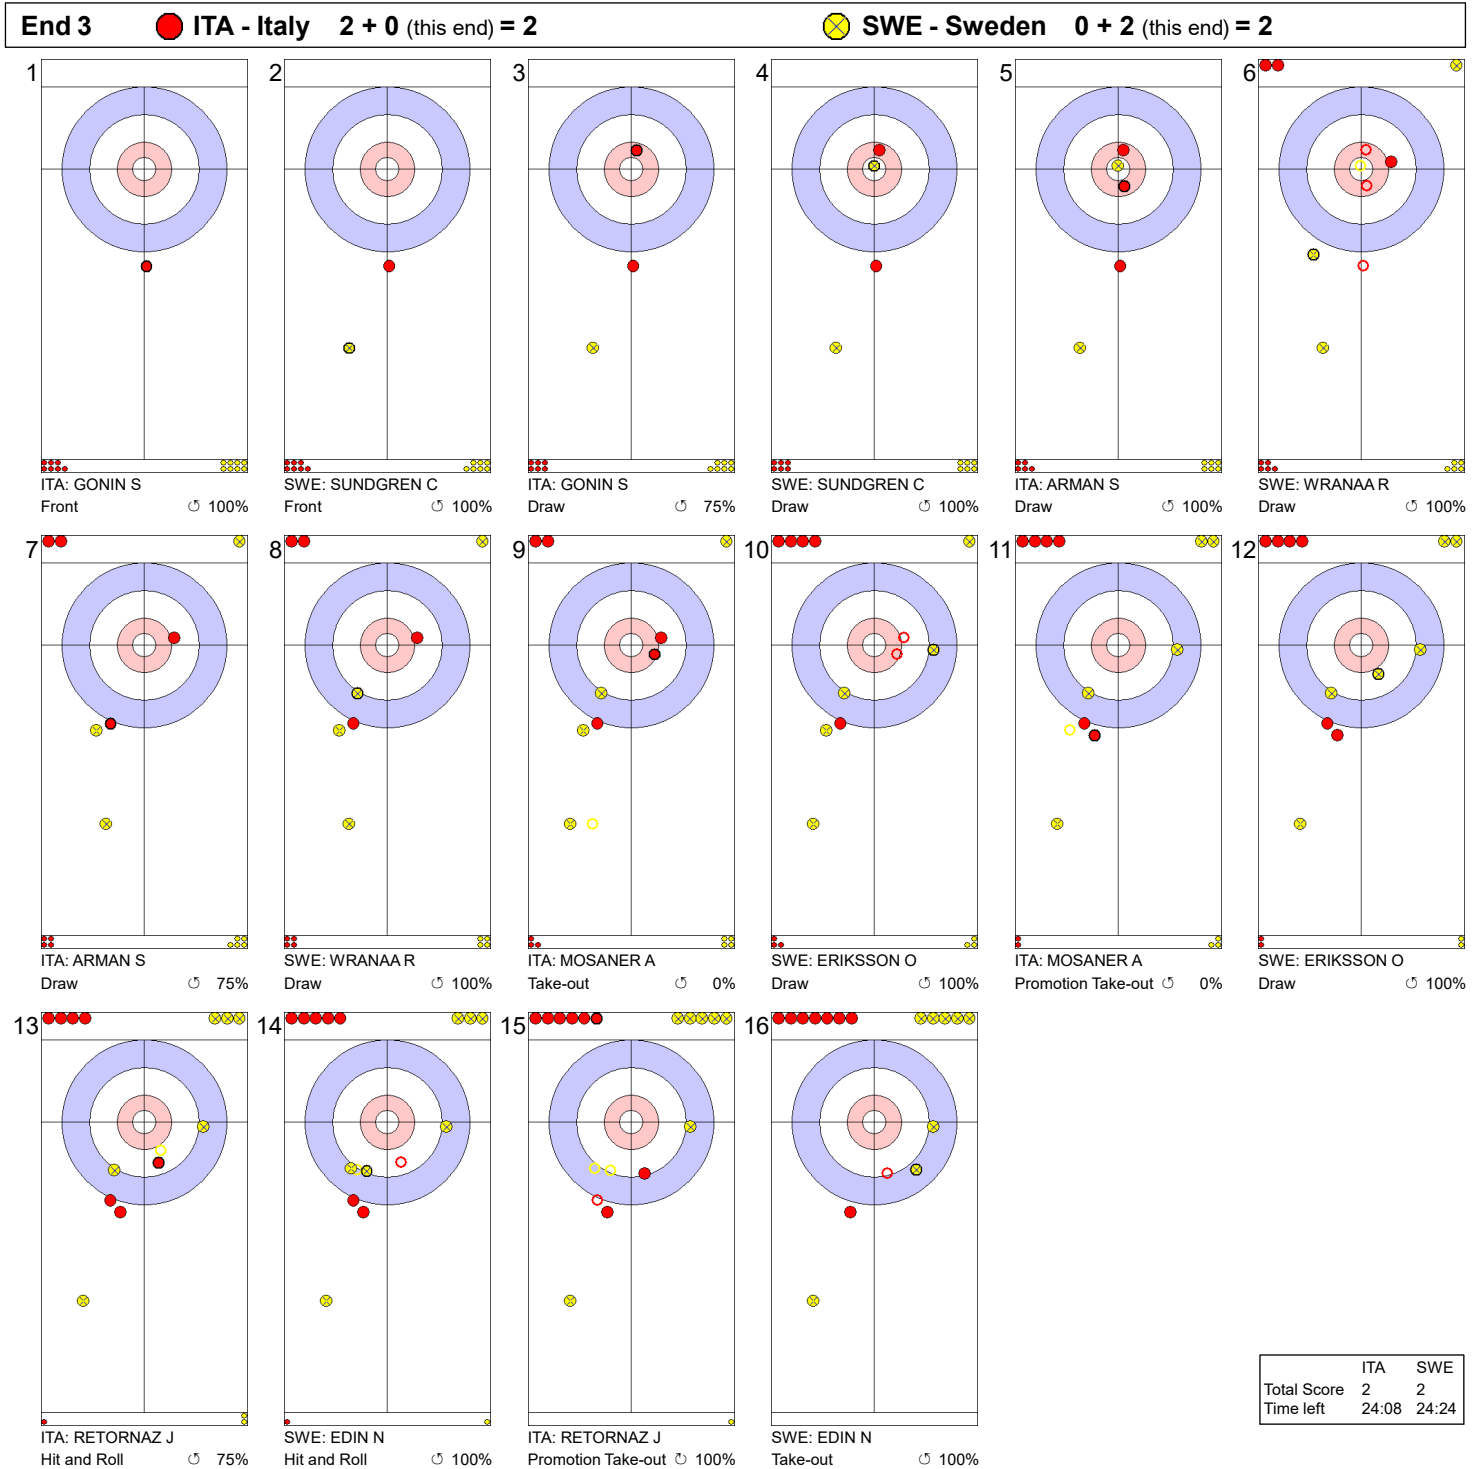

**Game - Shot by Shot**

**Legend:**  
 ↻ Clockwise      ↺ Counter-clockwise      - Not considered

**Game - Shot by Shot**

**Legend:**  
 ↻ Clockwise      ↺ Counter-clockwise      - Not considered

**Game - Shot by Shot**

**Legend:**  
 ↻ Clockwise      ↺ Counter-clockwise      - Not considered

**Game - Shot by Shot**

	ITA	SWE
Total Score	2	3
Time left	19:51	20:22

**Legend:**  
 Clockwise     
 Counter-clockwise     
 - Not considered

**Game - Shot by Shot**

**Legend:**  
 ↻ Clockwise      ↺ Counter-clockwise      - Not considered

**Game - Shot by Shot**

	ITA	SWE
Total Score	3	7
Time left	13:27	13:34

**Legend:**  
 ⌚ Clockwise      ⌚ Counter-clockwise      - Not considered

**Game - Shot by Shot**

**Legend:**  
 ↻ Clockwise      ↺ Counter-clockwise      - Not considered

**Game - Shot by Shot**

**Legend:**  
 ↻ Clockwise   ↺ Counter-clockwise   - Not considered