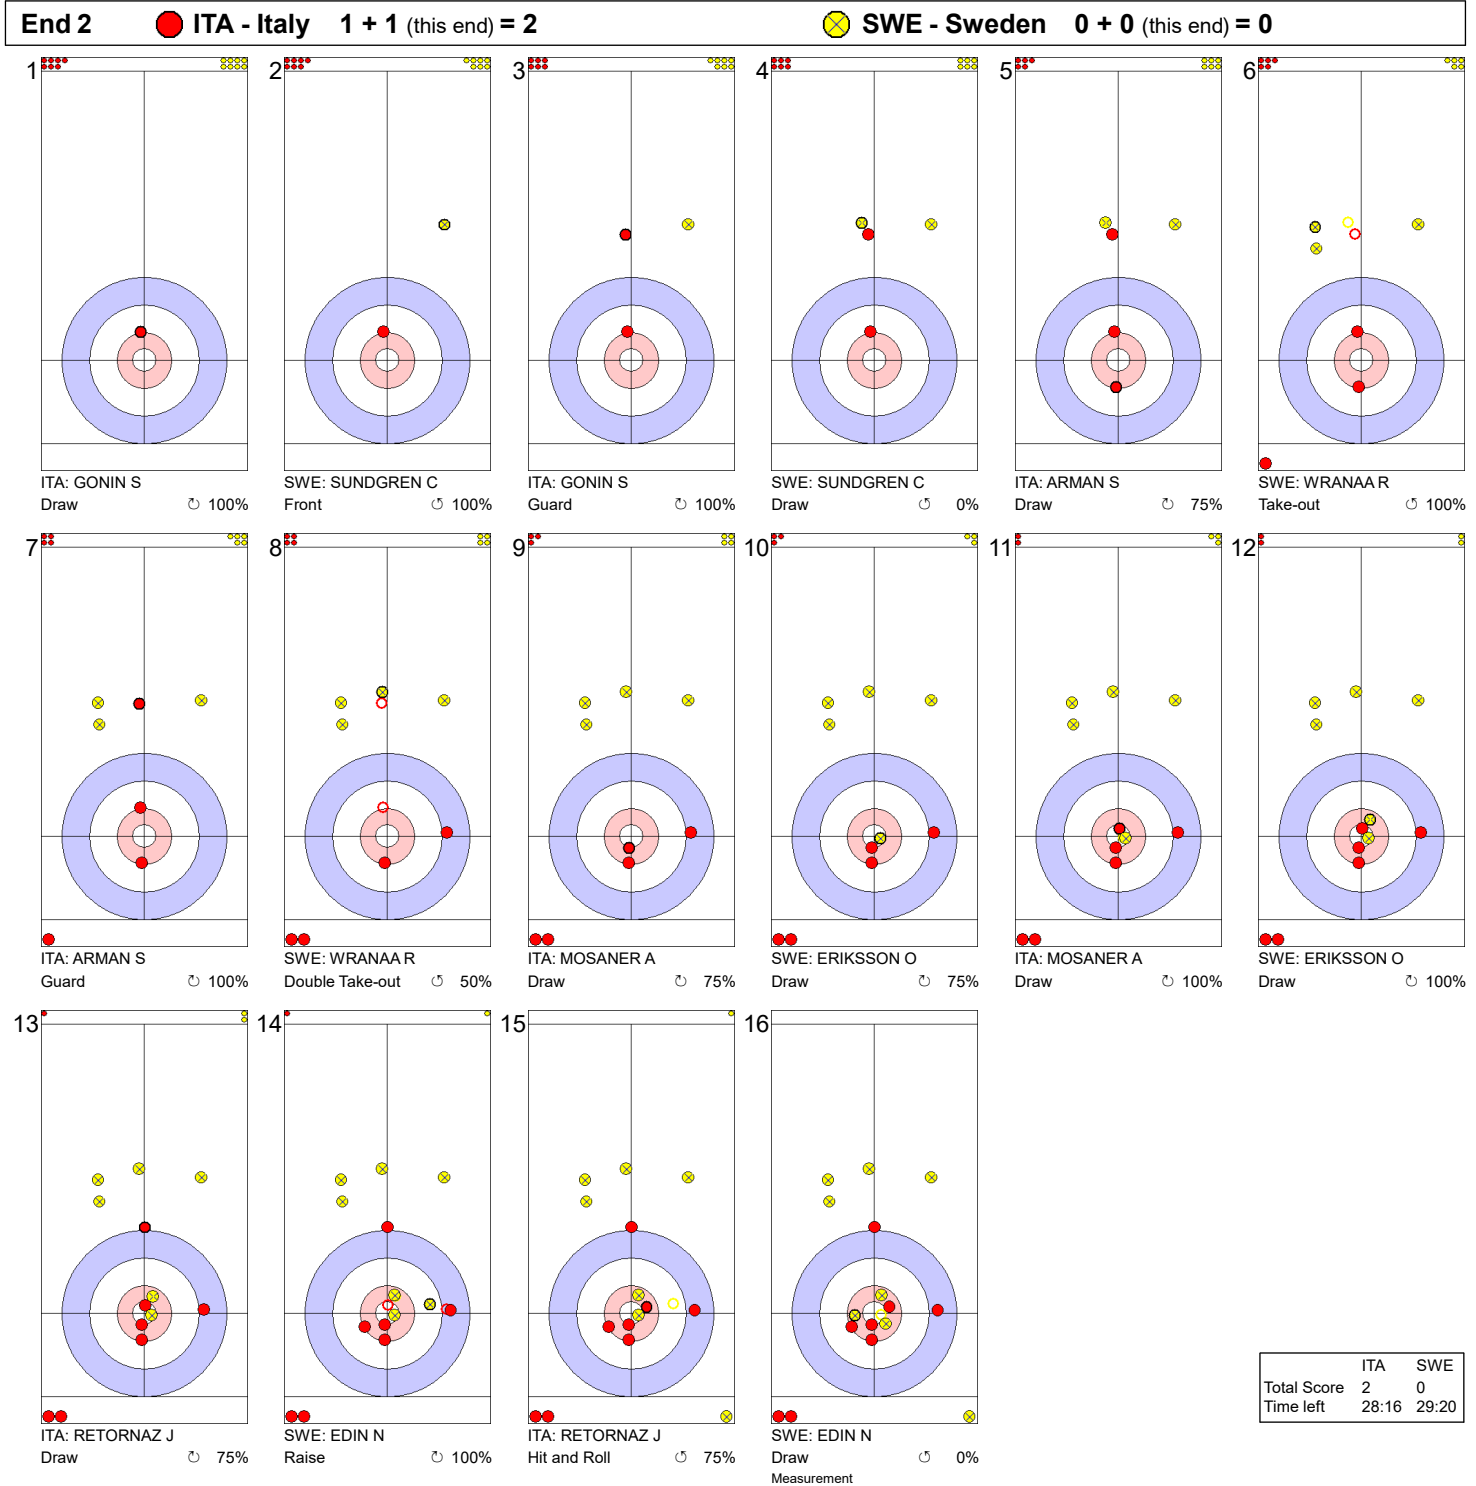

**Game - Shot by Shot**

**Legend:**  
 ↻ Clockwise      ↺ Counter-clockwise      - Not considered

**Game - Shot by Shot**

**Legend:**  
 ↻ Clockwise      ↺ Counter-clockwise      - Not considered

**Game - Shot by Shot**

**Legend:**  
 ↻ Clockwise      ↺ Counter-clockwise      - Not considered

**Game - Shot by Shot**

	ITA	SWE
Total Score	2	3
Time left	19:51	20:22

**Legend:**  
 Clockwise     
 Counter-clockwise     
 - Not considered

**Game - Shot by Shot**

**Legend:**  
 ↻ Clockwise      ↺ Counter-clockwise      - Not considered

**Game - Shot by Shot**

	ITA	SWE
Total Score	3	7
Time left	13:27	13:34

**Legend:**  
 ⌚ Clockwise      ⌚ Counter-clockwise      - Not considered

**Game - Shot by Shot**

**Legend:**  
 ↻ Clockwise      ↺ Counter-clockwise      - Not considered

**Game - Shot by Shot**

**Legend:**  
 ↻ Clockwise   ↺ Counter-clockwise   - Not considered