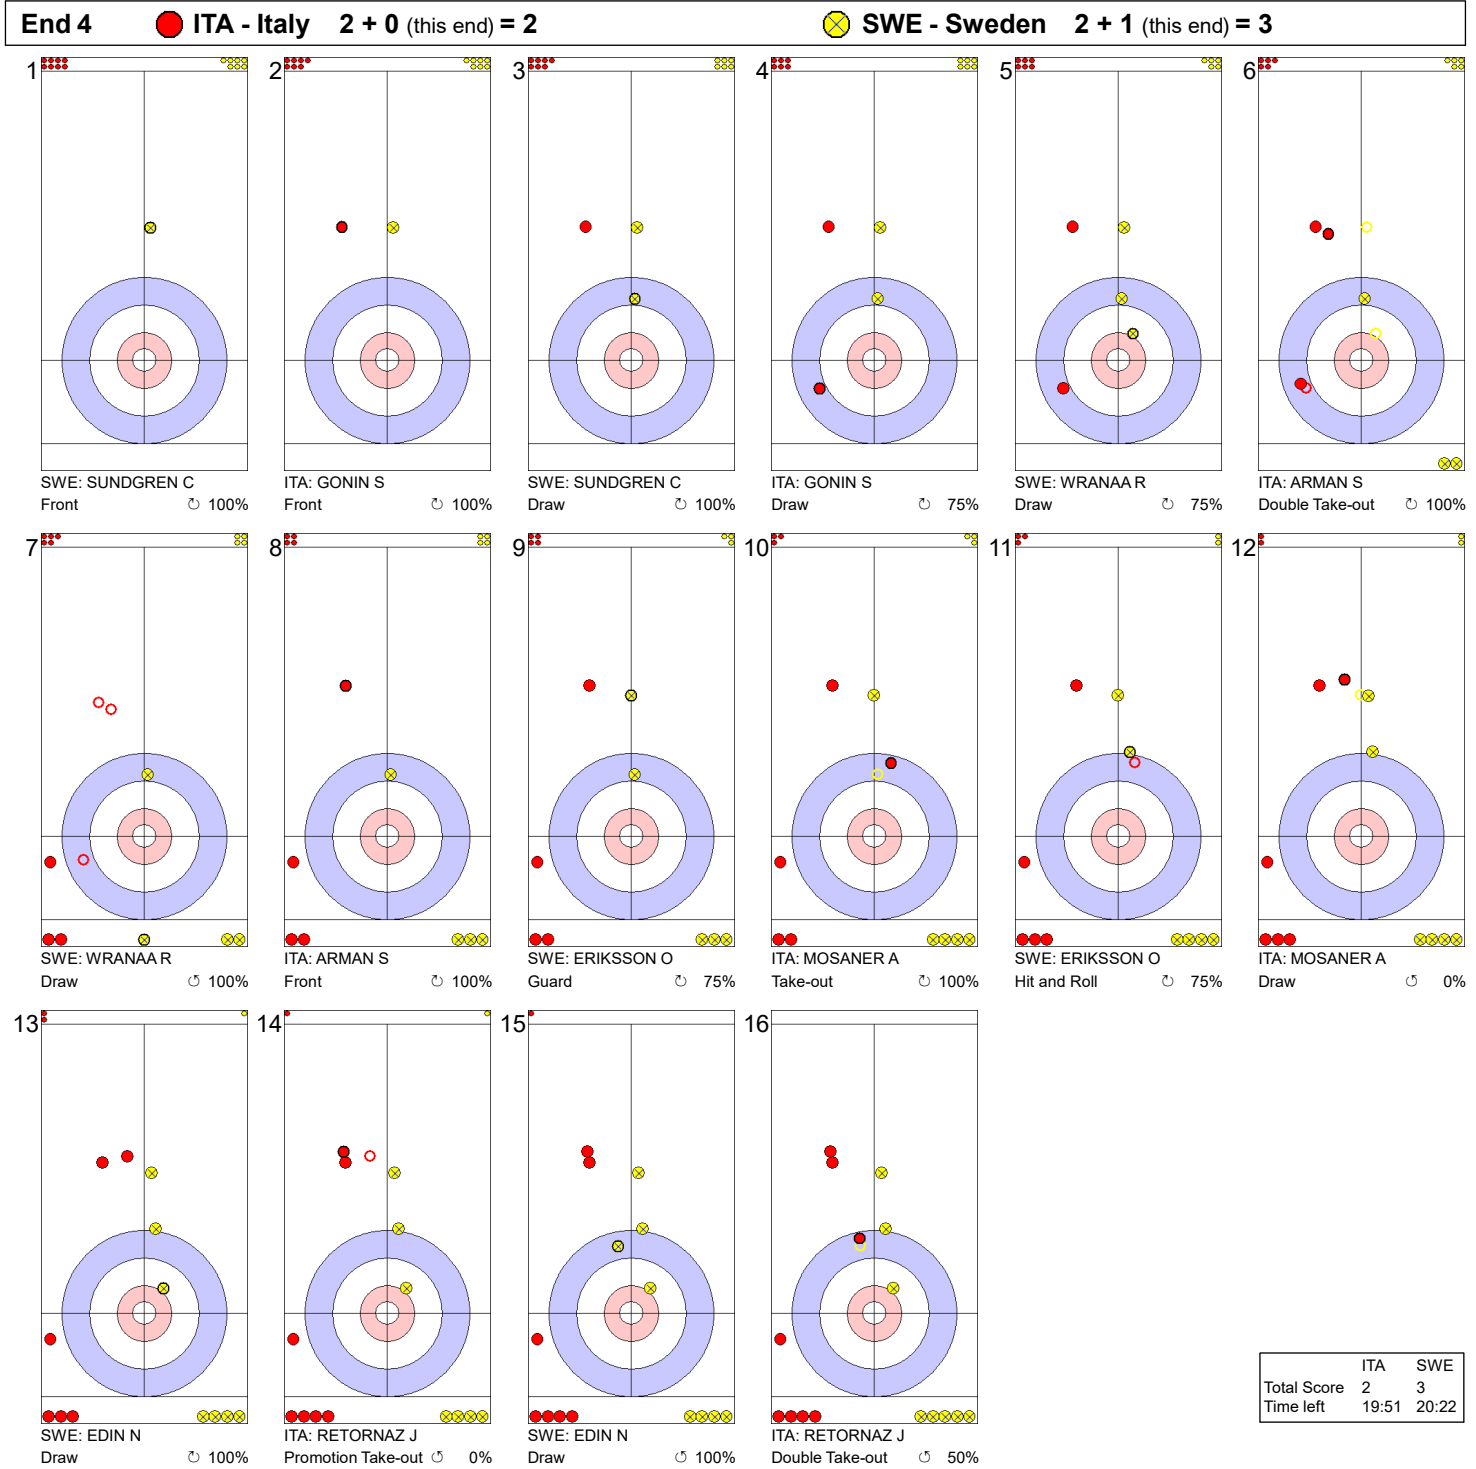

**Game - Shot by Shot**

**Legend:**  
 ↻ Clockwise      ↺ Counter-clockwise      - Not considered

**Game - Shot by Shot**

**Legend:**  
 ↻ Clockwise      ↺ Counter-clockwise      - Not considered

**Game - Shot by Shot**

**Legend:**  
 ↻ Clockwise      ↺ Counter-clockwise      - Not considered

**Game - Shot by Shot**

	ITA	SWE
Total Score	2	3
Time left	19:51	20:22

**Legend:**  
 Clockwise     
 Counter-clockwise     
 - Not considered

**Game - Shot by Shot**

**Legend:**  
 ↻ Clockwise      ↺ Counter-clockwise      - Not considered

**Game - Shot by Shot**

	ITA	SWE
Total Score	3	7
Time left	13:27	13:34

**Legend:**  
 ⌚ Clockwise      ⌚ Counter-clockwise      - Not considered

**Game - Shot by Shot**

**Legend:**  
 ↻ Clockwise      ↺ Counter-clockwise      - Not considered

**Game - Shot by Shot**

**Legend:**  
 ↻ Clockwise   ↺ Counter-clockwise   - Not considered